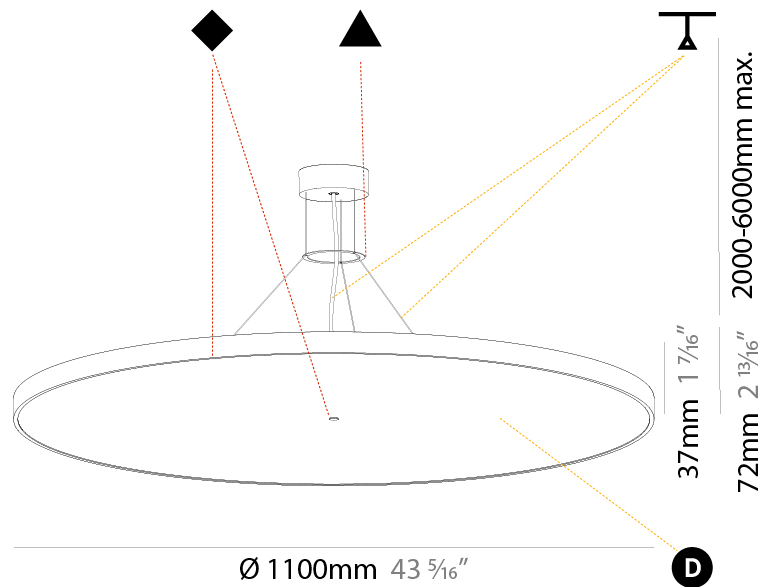

GENERAL

Series: Sign Diva
Subseries: Sign Diva
Partner: Prolicht
Division: Architectural
Installation: Suspension
Product Type: Pendant
Mounting Location: Ceiling
Light Distribution: Direct

PHYSICAL

Shape: Round
Diameter (mm): 1100
Diameter (in): 43 ⁵/₁₆"
Height (mm): 86
Height (in): 3 ³/₈"
Weight (kg): 19.475
Weight (lbs): 42.94
Diffuser: PMMA - Opal / Micro-Prism / Sparkling Secret / Vintage Industrial
Fixture Finish: SSR / BKV / CWI / CRY / HAB / UFT / ITA / RUA / FTG / MYG / LOD / PUS / FRO / FUP / KIA / POP / BLS / SPG / MEY / GOH / CHC / COM / ABZ / JAG / OBR / MOS / ROR
Fixture Material: PMMA / Extruded Aluminum / Steel
Cable Details: 2000mm/78 3/4" or 6000mm/236 1/4" Transparent Cable

ELECTRICAL

Lamp Type: LED (Zhaga Standard)
Input Wattage (W): 169.4
Total Output Wattage (W): 134
Dimming: Tri-Mode (Non-Dimming and Phase Dimming (120Vac only) and 0-10V Dimming)
Driver Included: Yes
Driver Location: Integrated
Driver Type: Constant Current - Universal
Driver Class: Class 2
Input Voltage (V): 120 - 277
Constant Current (MA): 600

LED

Color Temperature (°K): 2700 / 3000 / 3500 / 4000
Max. Delivered Lumen (lm): 16140 / 19520 / 19933 / 20340
CRI: >90 CRI
Lamp Life (hrs): 50000

OPTICAL

RATINGS AND CERTIFICATIONS

Certified By: Certified for North American Standards
IP rating: IP20

PROJECT	_____
TYPE	_____
SPECIFIER	_____
QUANTITY	_____
DATE	_____