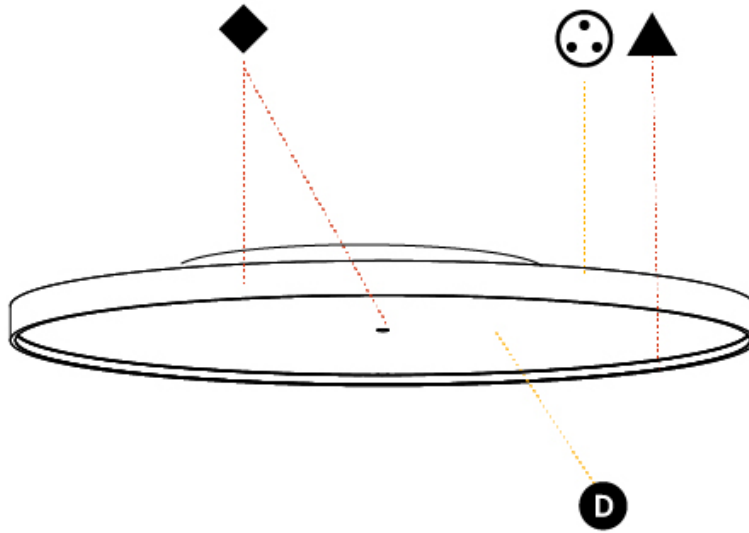

SIGN DIVA SURFACE

A3D089-

PROJECT
TYPE
SPECIFIER
QUANTITY
DATE