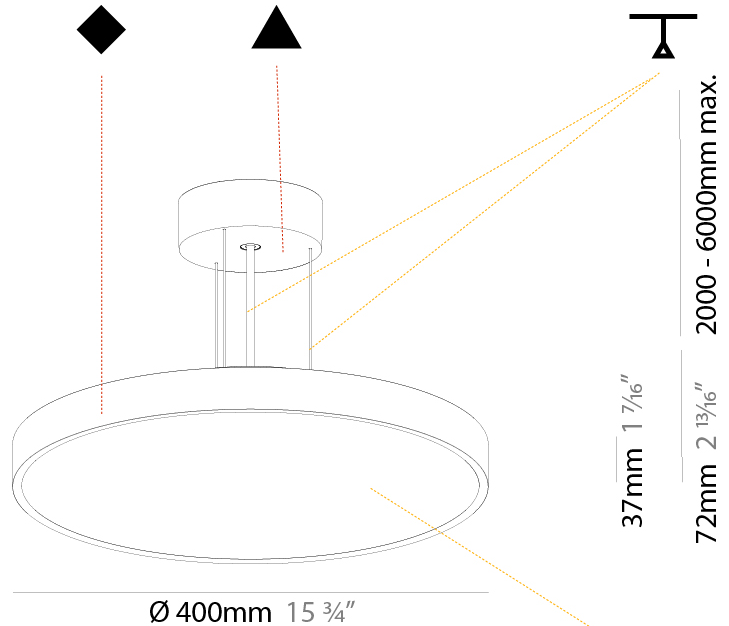

GENERAL

Series: Sign Diva
Subseries: Sign Diva
Partner: Prolicht
Division: Architectural
Installation: Suspension
Product Type: Pendant
Mounting Location: Ceiling
Light Distribution: Direct

PHYSICAL

Shape: Round
Diameter (mm): 400
Diameter (in): 15 3/4
Height (mm): 72
Height (in): 2 13/16
Max. Overall Height (mm): 2072
Max. Overall Height (in): 81 3/16
Weight (kg): 2.972
Weight (lbs): 6.55
Diffuser: PMMA - Opal / Micro-Prism / Sparkling Secret / Vintage Industrial with Shine Ring
Fixture Finish: SSR / BKV / CWI / CRY / HAB / UFT / ITA / RUA / FTG / MYG / LOD / PUS / FRO / FUP / KIA / POP / BLS / SPG / MEY / GOH / CHC / COM / ABZ / JAG / OBR / MOS / ROR
Fixture Material: PMMA / Extruded Aluminum / Steel
Cable Details: 2000mm or 6000mm Transparent Cable

ELECTRICAL

Lamp Type: LED (Zhaga Standard)
Input Wattage (W): 19.8
Total Output Wattage (W): 16
Dimming: Tri-Mode (Non-Dimming and Phase Dimming (120Vac only) and 0-10V Dimming)
Driver Included: Yes
Driver Location: Integrated
Driver Type: Constant Current - Universal
Driver Class: Class 2
Input Voltage (V): 120 - 277
Constant Current (MA): 500

LED

Color Temperature (°K): 2700 / 3000 / 3500 / 4000
Max. Delivered Lumen (lm): 1160 / 1733 / 1741 / 1776
CRI: >90 CRI
Lamp Life (hrs): 50000

OPTICAL

RATINGS AND CERTIFICATIONS

Certified By: Certified for North American Standards
IP rating: IP20

PROJECT
TYPE
SPECIFIER
QUANTITY
DATE